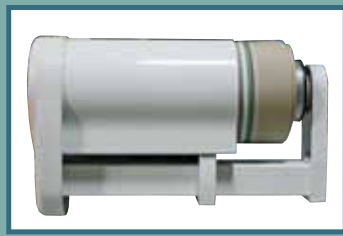

# G250

Partially Cassetted  
Retractable Awnings

The G250 Retractable Awning is the perfect solution for roof mount installations. Shown with front bar drop screen.

Patented articulating shoulders provide easy to adjust pitch control. These drop forged components will last a lifetime.

The partially enclosed hood is drawn down at the back to cover the roll of the fabric making this awning perfect for roof mount applications.

The G250 Retractable Awning is the elegant way to provide shade on demand, reducing cooling costs while protecting your family from harmful UV rays. NuImage Awnings combine superior quality engineering and state of the art technology. All frame components have an electrostatic powder coated durable finish to prevent chipping and cracking. You can depend on NuImage Awnings when only the best will do.

## FEATURES:

- Sleek partial cassette design virtually disappears when closed and makes for the perfect roof mount
- Powder coated Almond, White, low gloss Black/Brown or Sand frame
- Welded acrylic fabric seams for increased strength
- Optional front bar drop screen available
- Superior strength arms with drop forged components
- Custom widths to 40' in 1" increments
- Patented articulating shoulders
- Projections of 6'-11", 8'-6", 10'-2", 11'-8", and 13'-2"
- Comprehensive warranty.